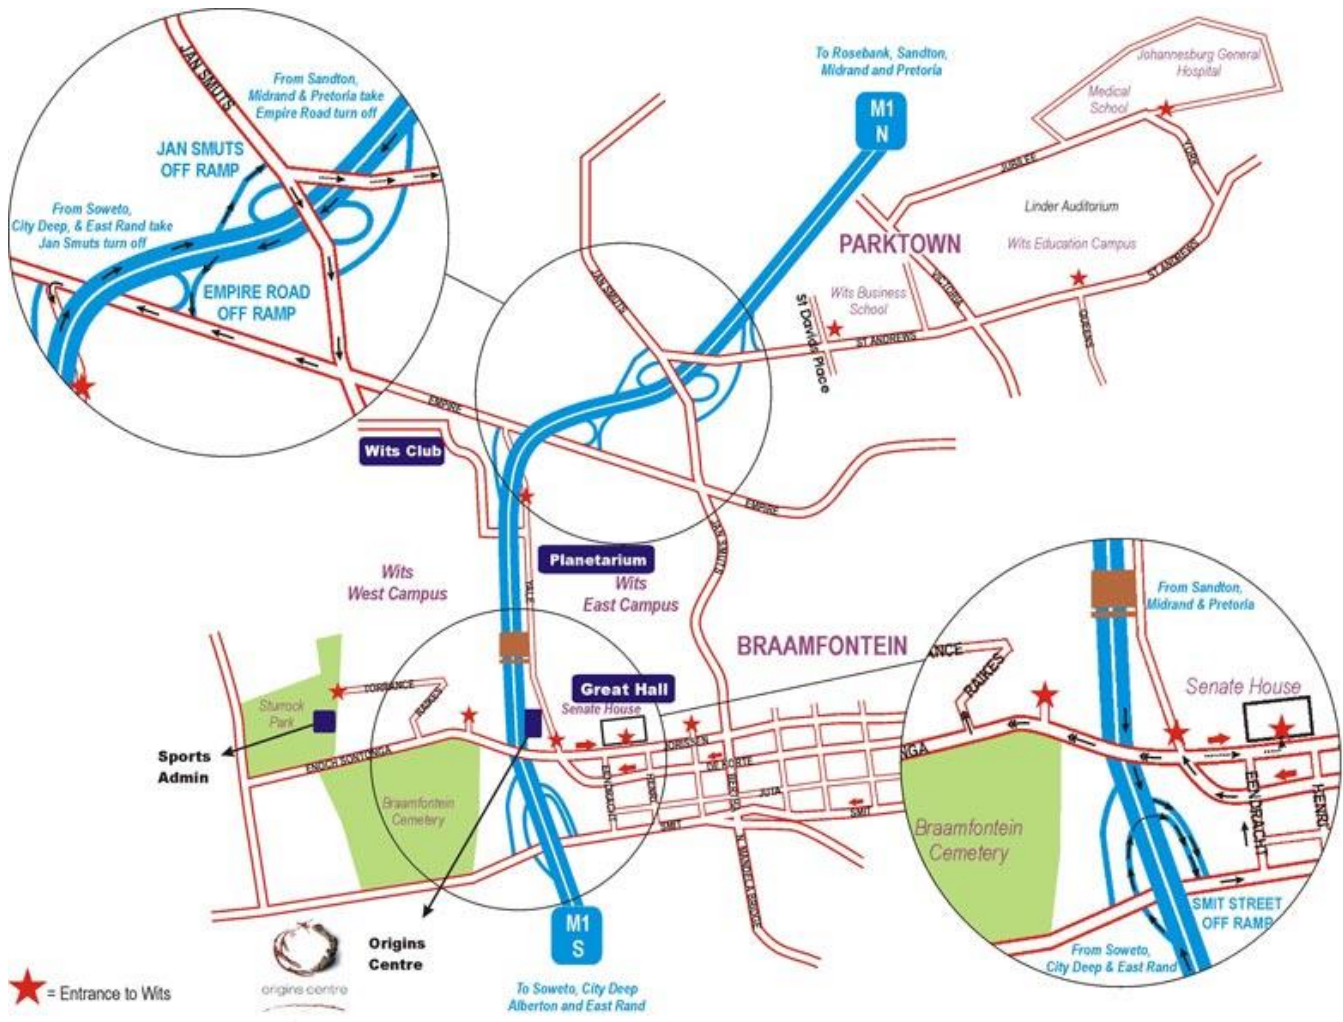

WITS SPORT CONFERENCE VENUES & WITS SPORT OFFICES

Directions & co-ordinates:

Wits Sports Admin building
 West Campus - Wits University
 Sturrock Park
 Raikes Road (cnr Enoch Sontoga Road)
 GPS: 26° 11' 33" S. 28° 1' 23" E
 Reception: 011 717 9406/8/9
 Email: events.witssports@wits.ac.za