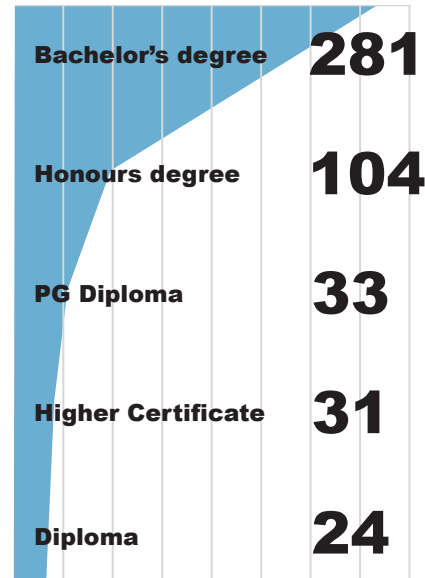

2020 OVERALL PROGRAMME TRACKING

OVERALL ACCESS RATE

TRACKING RESPONSE RATE

TOTAL OVERALL ALUMNI

TRACKED OVERALL ALUMNI

UNTRACKED

Reasons:
Change in contact details
Indifference to the programme
Deceased
Opted out of the tracking process

2019 ALUMNI QUALIFICATION OBTAINED TO DATE