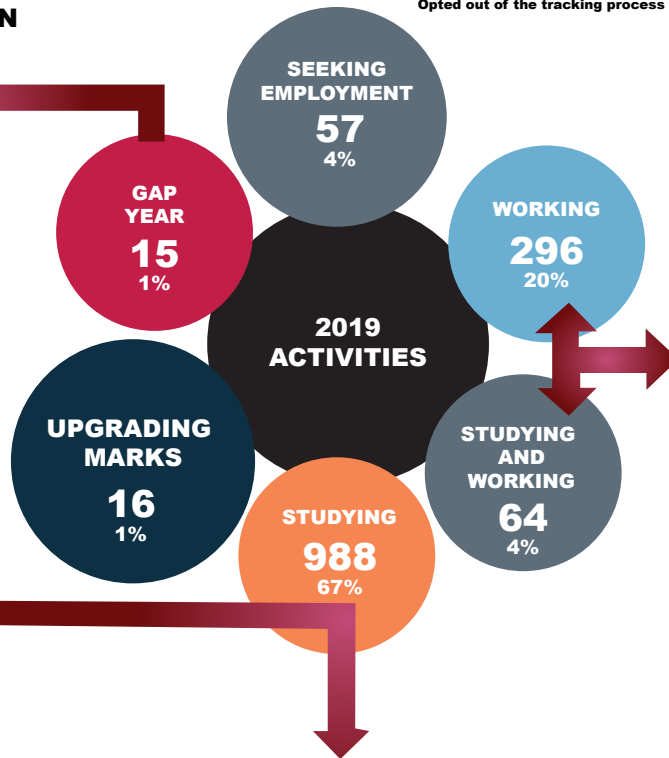

REASONS FOR INTERMISSION

Popular work destinations