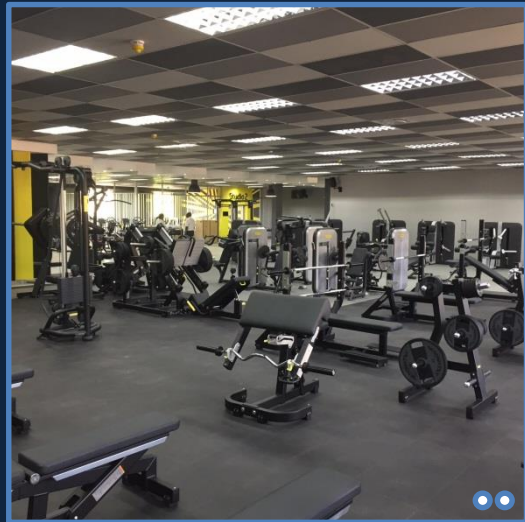

WITS FITNESS AND WELLNESS CENTRE

Open to all Wits students, staff and alumni

JOIN TODAY