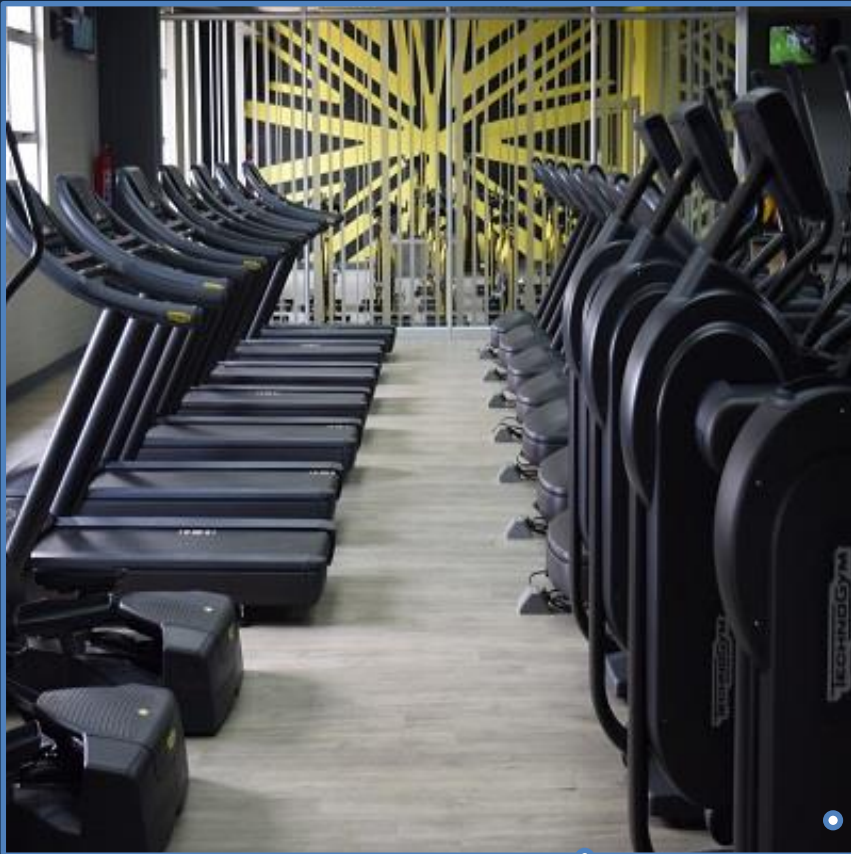

Bidvest Stadium

Astro Turf

Rugby Stadium

WITS FITNESS AND WELLNESS CENTRE

Open to all Wits students, staff and alumni

 JOIN TODAY

Multi Purpose Hall

Marks Park