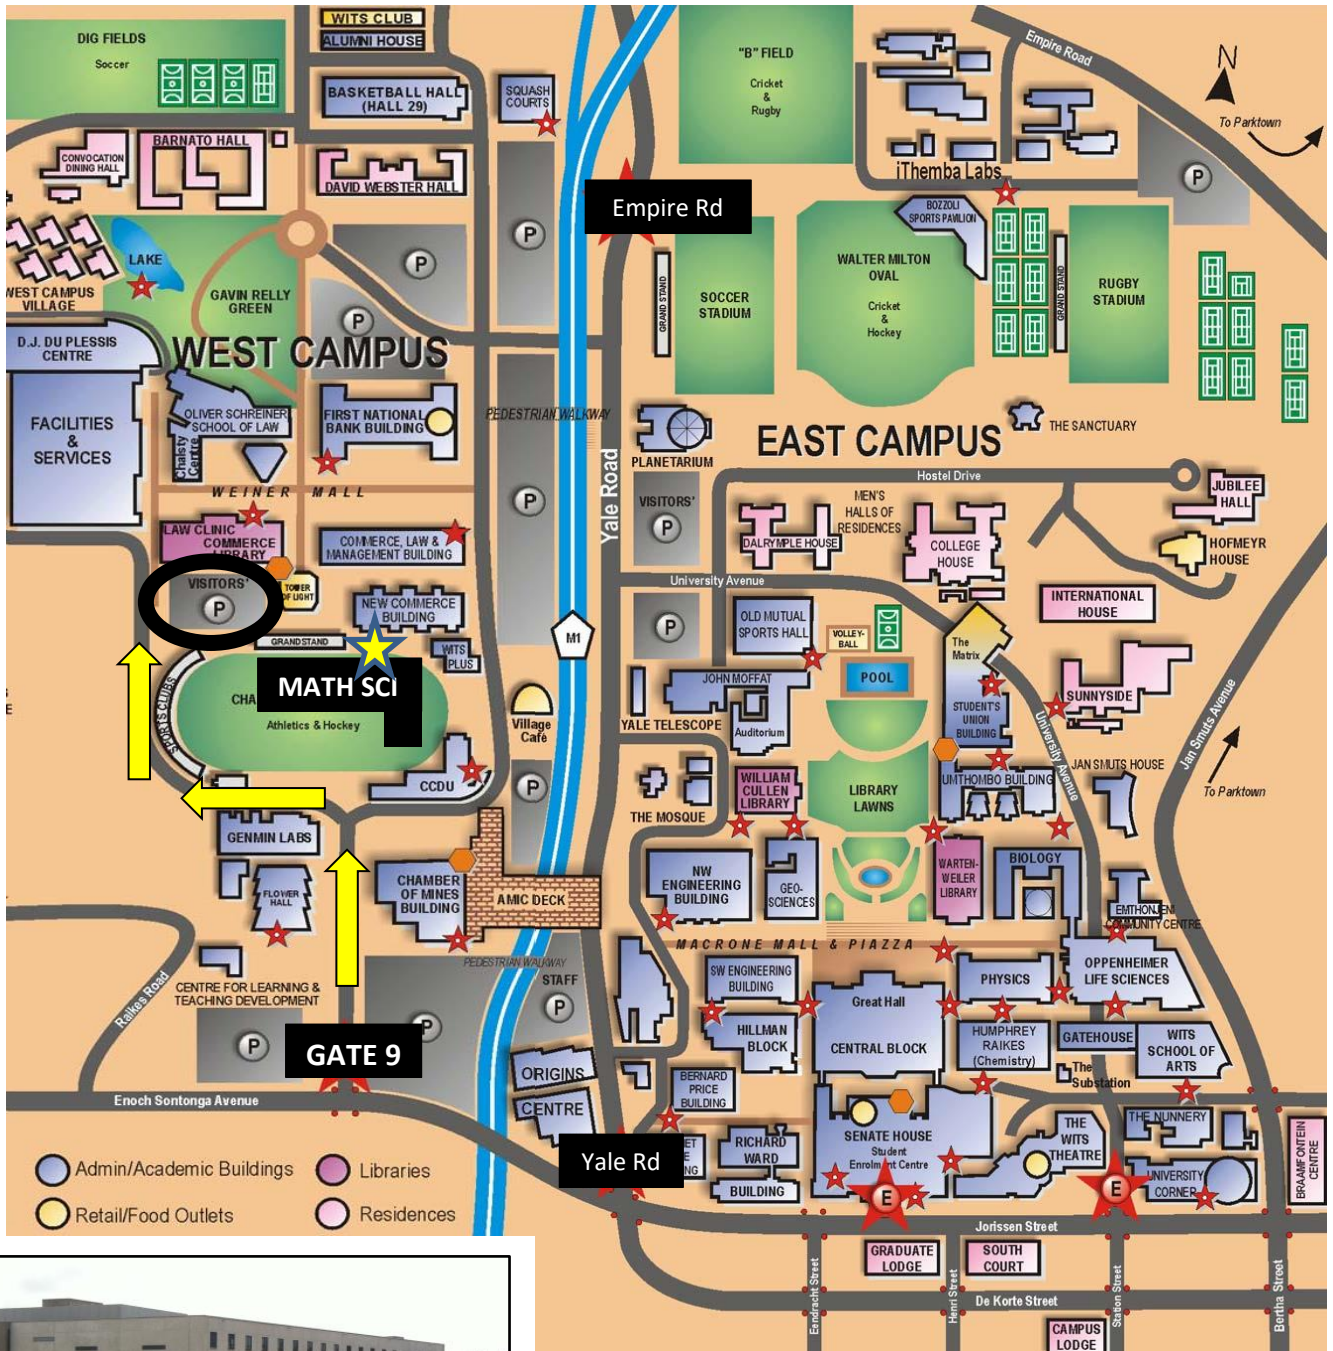

T. W. Kambule Mathematical Sciences Building

The [T. W. Kambule](#) Mathematical Sciences Building at the Wits West Campus houses:

- Faculty of Science (Dean / Registrar / HR / Finance)
- School of Computer Science and Applied Mathematics (CSAM)
- School of Statistics and Actuarial Science (SSAS)
- School of Mathematics
- DST-NRF Centre of Excellence in Mathematical and Statistical Sciences (CoE-MaSS) 
- DST-CSIR National e-Science Postgraduate Teaching and Training Platform (NEPTTP)

www.wits.ac.za

Find us online here:

Google Maps – Search for “TW Kambule Mathematical Sciences Building”

What3words – Search for “river.ticked.positive” 